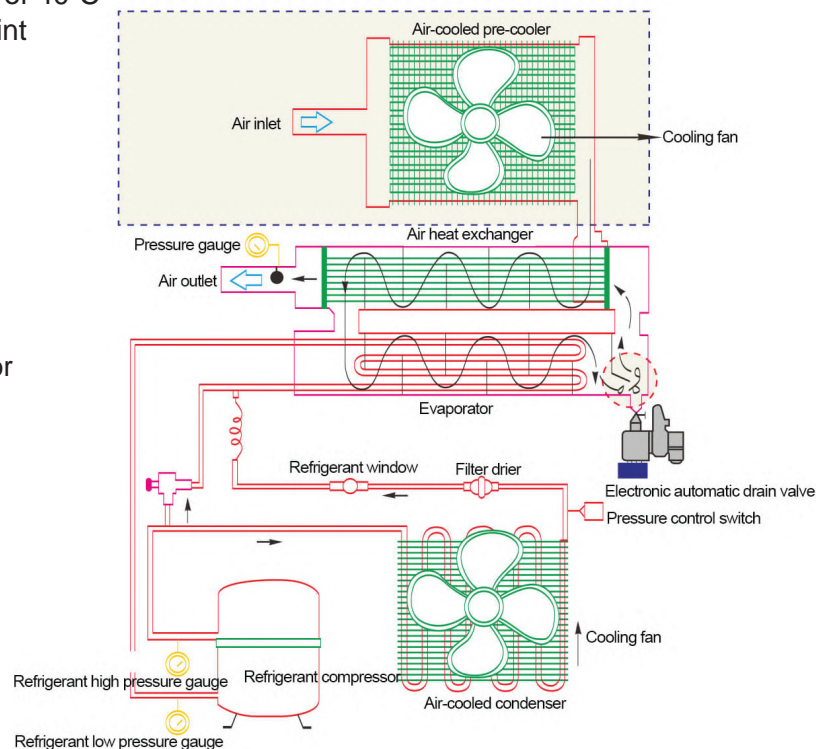

# Refrigerated Air Dryer & Desiccant Air Dryer

High Energy Saving

Low Noise Level

Robust design

Simplified Maintenance

Noise & Temperature Under Control

# TECHNICAL DATA

MODEL	MAX. PRESSURE	Capacity & Gas		Motor	Electrical	Connection	Dimension			Weight
	Bar (Kg/cm <sup>2</sup> )	CFM	Refrigerant	kW	V/Ph/Hz	G	Length	Width	Height	Kg
SRD 15	16	15	R 134a	0.19	230/1/50	1/2"	400	500	620	40
SRD 25	16	25	R 134a	0.19	230/1/50	1/2"	400	550	620	42
SRD 45	16	45	R 134a	0.37	230/1/50	1/2"	400	550	620	48
SRD 60	16	60	R 134a	0.37	230/1/50	1"	530	550	800	62
SRD 80	16	80	R 134a	0.78	230/1/50	1"	530	550	800	76
SRD 100	16	100	R 134a	0.78	230/1/50	1-1/2"	750	700	990	110
SRD 125	16	125	R 134a	0.78	230/1/50	1-1/2"	750	700	990	117
SRD 150	16	150	R 134a	1.15	230/1/50	1-1/2"	750	700	990	125
SRD 200	16	200	R 134a	1.15	230/1/50	1-1/2"	750	700	990	132
SRD 250	16	250	R 22/407c	2.30	230/1/50	2"	750	700	990	145
SRD 300	16	300	R 22/407c	2.35	230/1/50	2"	750	700	990	158
SRD 400	16	400	R 22/407c	2.35	440/3/50	2"	1200	1200	1500	165
SRD 500	16	500	R 22/407c	2.35	440/3/50	2"	1200	1200	1500	185
SRD 600	16	600	R 22/407c	3.30	440/3/50	3"	1200	1200	1500	210
SRD 800	16	800	R 22/407c	4.20	440/3/50	3"	1500	1500	1750	350
SRD 1000	16	1000	R 22/407c	5.80	440/3/50	4"	1500	1500	1750	450
SRD 1500	16	1500	R 303a/134a	6.20	440/3/50	5"	1500	1500	1750	575
SRD 2000	16	2000	R 404a/134a	7.80	440/3/50	5"	1750	1700	2250	650

Dryer refer to nominal condition : Ambient temperature of 40°C with Inlet air @ 7 bar and 45°C & 3°C pressure dew point (-22°C atmospheric pressure dew point)

## Salient Features :

1. CFC Free
2. Lower power consumption
3. Constant dew point
4. Anti-recycle features for compressor protection
5. The precise and accurate hot gas bypass valve which prevent the formation of ice inside the evaporator